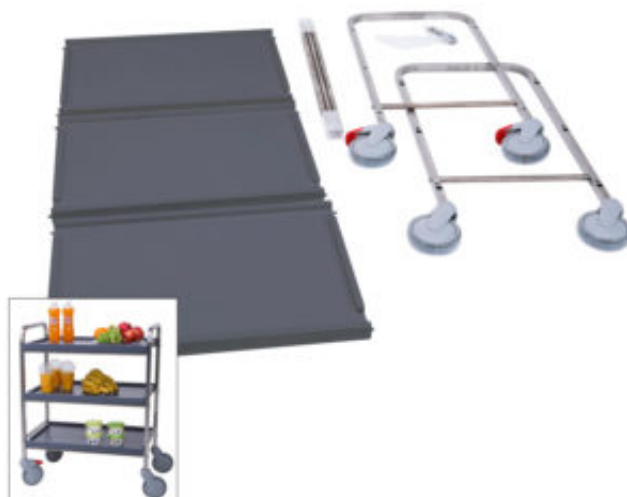

## Serving trolley Metos SET-70/3 Flat Pack, wooden grey

### Product information

---

SKU	4554059
Productnaam	Serving trolley Metos SET-70/3 Flat Pack, wooden grey
Afmetingen	710 × 485 × 900 mm
Gewicht	17,000 kg
Capacity	3 tiers

### Description

- stainless steel construction
- tiers of grey wood
- ball bearing wheels Ø 125 mm, two with brakes
- three tiers, tier interval 220 mm
- tier size 430 x 640 mm
- stainless steel handles in both ends
- max. load 80 kg
- FP - flat pack, delivery in cardboard box unmounted
- easy to mount with instruction and a tool included in delivery