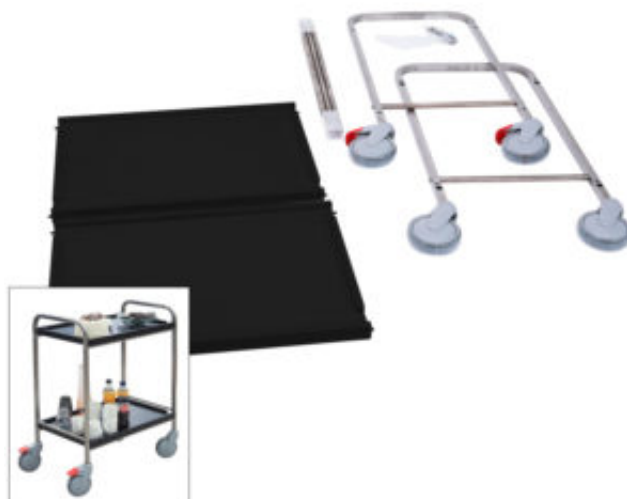

Serving trolley Metos SET-70/2 Flat Pack wooden black

Product information

SKU	4554231
Productnaam	Serving trolley Metos SET-70/2 Flat Pack wooden black
Afmetingen	710 × 445 × 800/900 mm
Gewicht	15,600 kg
Capacity	2 tiers

Description

- stainless steel construction
- tiers of black wood
- ball bearing wheels Ø 125 mm, two with brakes
- two tiers, tier interval 485 mm
- tier size 430 x 640 mm
- stainless steel handles in both ends
- max. load 80 kg
- FP - flat pack, delivery in cardboard box unmounted
- easy to mount with instruction and a tool included in delivery