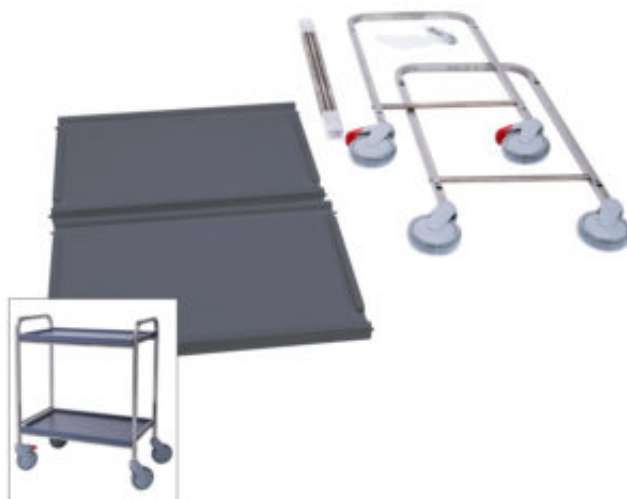

Serving trolley Metos SET-70/2 Flat Pack wooden grey

Product information

SKU	4554235
Productnaam	Serving trolley Metos SET-70/2 Flat Pack wooden grey
Afmetingen	710 × 445 × 800/900 mm
Gewicht	15,600 kg
Capacity	2 tiers

Description

- stainless steel construction
- tiers of grey wood
- ball bearing wheels Ø 125 mm, two with brakes
- two tiers, tier interval 485 mm
- tier size 430 x 640 mm
- stainless steel handles in both ends
- max. load 80 kg
- FP - flat pack, delivery in cardboard box unmounted
- easy to mount with instruction and a tool included in delivery