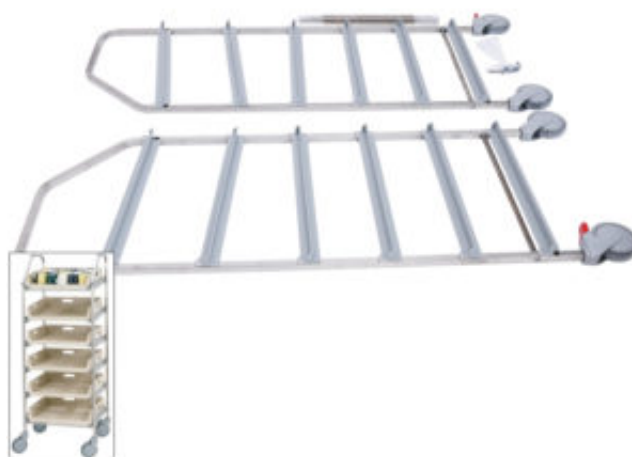

Basket trolley Metos BAT-6 Flat Pack

Product information

SKU	4554242
Productnaam	Basket trolley Metos BAT-6 Flat Pack
Afmetingen	590 × 590 × 1596 mm
Gewicht	11,750 kg
Capacity	6 baskets

Description

- stainless steel frame
- guide rails of polypropene
- stoppers in both ends of guide rails
- 4+2 pairs of guide rails for baskets, interval 195 mm
- two top guide rails slanted
- Ball bearing wheels Ø 125 mm, two with brakes
- eight pairs of guide rails for baskets, interval 160 mm
- max. load 80 kg
- delivery in cardboard box unmounted
- easy to mount with instruction and a tool included in delivery