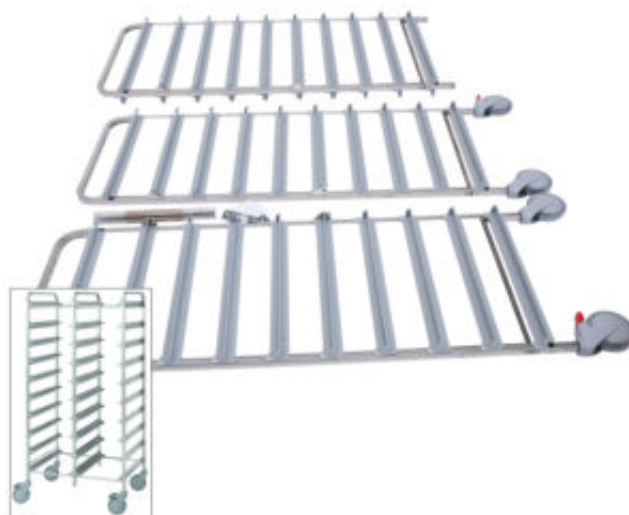

## Tray trolley Metos TRT-20 Flat Pack

### Product information

---

SKU	4554456
Productnaam	Tray trolley Metos TRT-20 Flat Pack
Afmetingen	775 x 590 x 1591 mm
Gewicht	24,500 kg
Capacity	20 trays (325x430/530mm)

### Description

- stainless steel frame
- guide rails of polypropene
- stoppers in the both ends of guide rails
- Ball bearing wheels Ø 125 mm, two with brakes
- for 20 trays 325 x 430/530 mm
- delivery in cardboard box unmounted
- easy to mount with instruction and a tool included in delivery