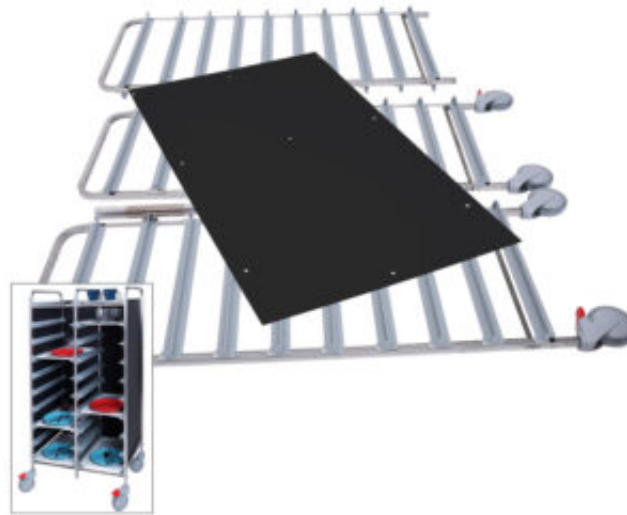

Tray trolley Metos TRT-20C Flat Pack, black

Product information

SKU	4555805
Productnaam	Tray trolley Metos TRT-20C Flat Pack, black
Afmetingen	775 × 590 × 1590 mm
Gewicht	28,500 kg
Capacity	20 trays (325x430/530 mm)

Description

- stainless steel frame
- panelling of black laminate
- guide rails of polypropene
- stoppers in the both ends of guide rails
- Ball bearing wheels Ø 125 mm, two with brakes
- for 20 trays 325 x 430/530 mm
- FP - flat pack, delivery in cardboard box unmounted
- easy to mount with instruction and a tool included in delivery