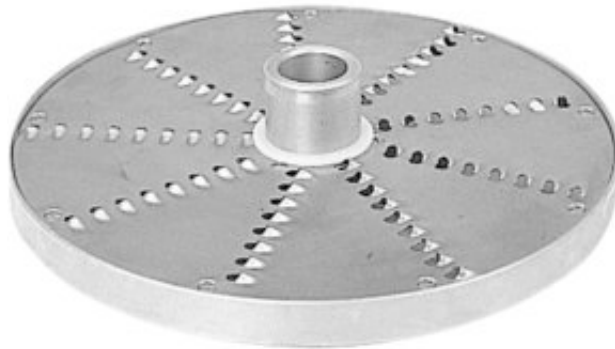

Grater/Shredder 10 mm Metos RG-350/300i/400/400i

Product information

SKU	4115580
Productnaam	Grater/Shredder 10 mm Metos RG-350/300i/400/400i
Afmetingen	215 × 215 × 50 mm
Gewicht	1,000 kg

Description

- grates / shreds carrots, dry bread, almonds etc.
- made of stainless steel
- suitable for washing in dishwasher
- can be washed without extra chemicals
- both soft and hard products can be processed with the same tool