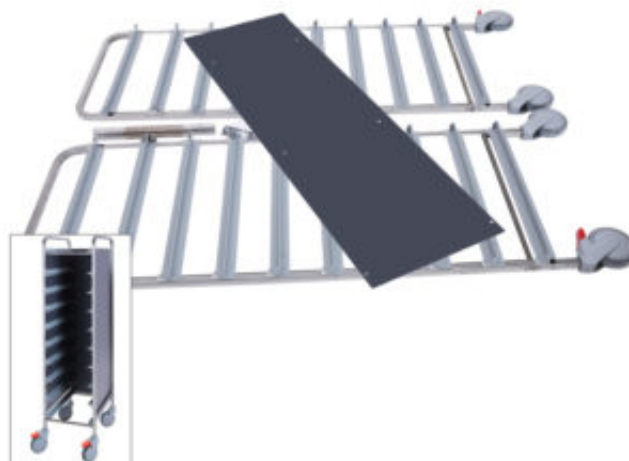

## Tray trolley Metos TRT-10C Flat Pack grey

### Product information

---

SKU	4558096
Productnaam	Tray trolley Metos TRT-10C Flat Pack grey
Afmetingen	410 × 590 × 1590 mm
Gewicht	19,450 kg
Capacity	10 trays (325x430/530 mm)

### Description

- stainless steel frame
- panelling of grey laminate
- guide rails of polypropene
- stoppers in the both ends of guide rails
- ball bearing wheels Ø 125 mm, two with brakes
- for 10 trays 325 x 430/530 mm
- FP - flat pack, delivery in cardboard box unmounted
- easy to mount with instruction and a tool included in delivery