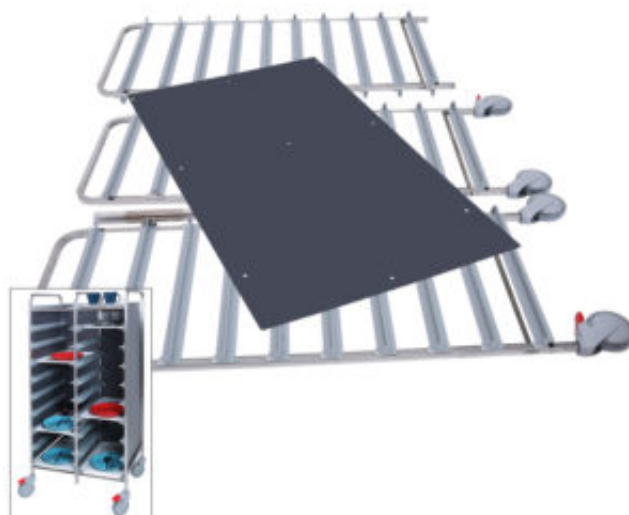

## Tray trolley Metos TRT-20C Flat Pack, grey

### Product information

---

SKU	4558098
Productnaam	Tray trolley Metos TRT-20C Flat Pack, grey
Afmetingen	775 × 590 × 1590 mm
Gewicht	28,500 kg
Capacity	20 trays (325x430/530 mm)

### Description

- stainless steel frame
- panelling of grey laminate
- guide rails of polypropene
- stoppers in the both ends of guide rails
- Ball bearing wheels Ø 125 mm, two with brakes
- for 20 trays 325 x 430/530 mm
- FP - flat pack, delivery in cardboard box unmounted
- easy to mount with instruction and a tool included in delivery