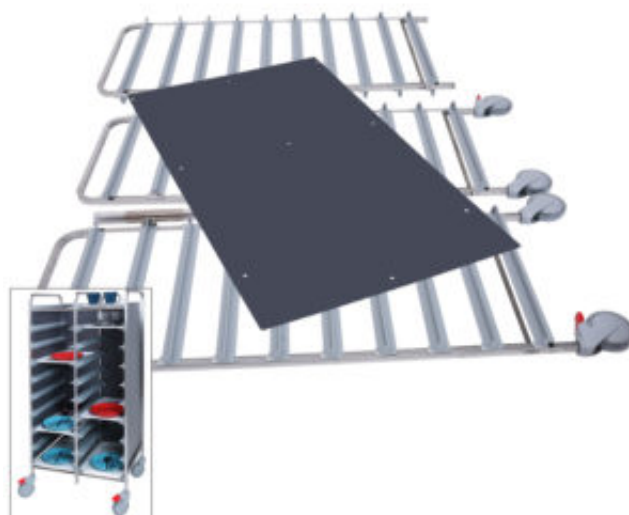

Tray trolley Metos TRT-20C Flat Pack, grey

Product information

SKU	4558098
Productnaam	Tray trolley Metos TRT-20C Flat Pack, grey
Afmetingen	775 × 590 × 1590 mm
Gewicht	28,500 kg
Capacity	20 trays (325x430/530 mm)

Description

- stainless steel frame
- panelling of grey laminate
- guide rails of polypropene
- stoppers in the both ends of guide rails
- Ball bearing wheels Ø 125 mm, two with brakes
- for 20 trays 325 x 430/530 mm
- FP - flat pack, delivery in cardboard box unmounted
- easy to mount with instruction and a tool included in delivery