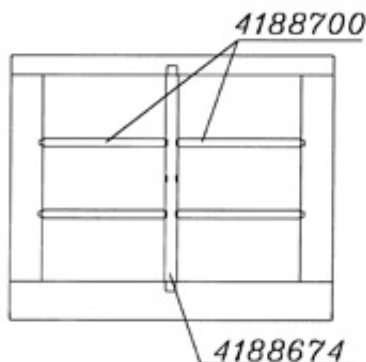

## Divider Metos Proff DL800 (554\*31mm)

### Product information

---

SKU	4188674
Productnaam	Divider Metos Proff DL800 (554*31mm)
Afmetingen	554 × 31 × 10 mm
Gewicht	0,100 kg

### Description

Long divider bar for a GN2/1 basin, to divide the basin into two GN1/1 containers or with the optional DS divider to fit smaller GN containers.

- stainless steel, machine washable
- suitable for Metos Proff, Nova, Corona and Drop-in basins manufactured before 02/2019