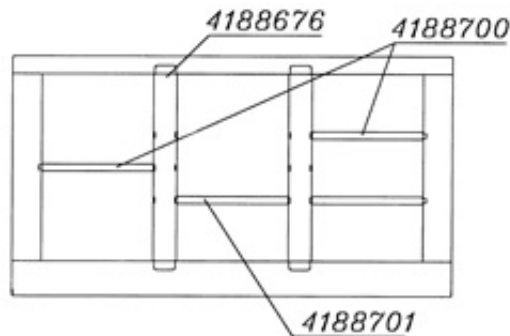

Divider Metos Proff DL1200 (554*64mm)

Product information

SKU	4188676
Productnaam	Divider Metos Proff DL1200 (554*64mm)
Afmetingen	554 × 64 × 10 mm
Gewicht	0,500 kg

Description

Long divider for the GN3/1 basin, to divide the basin with the optional DS and DM dividers to fit smaller GN containers.