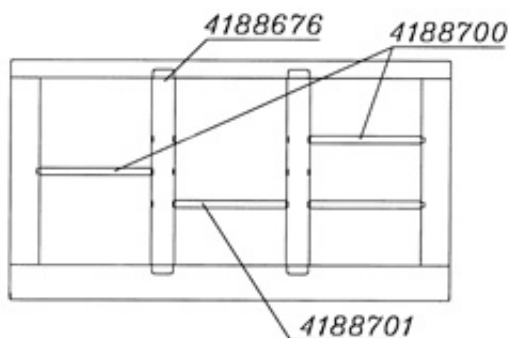

Divider Metos Proff DS 317*20 mm

Product information

SKU	4188700
Productnaam	Divider Metos Proff DS 317*20 mm
Afmetingen	317 × 20 × 10 mm
Gewicht	0,500 kg

Description

The DS divider acts as a GN divider between the lång basin divider (DL800 or DL1200) and the edge of the basin. With one DS divider and an optional DL divider, you get space for, for example, two GN1/2 containers.

- stainless steel, machine washable
- suitable for Metos Proff, Nova, Corona and Drop-in basins manufactured before 02/2019

ACCESSORIES (to be ordered separately):

- DL800 divider
- DL1200 divider