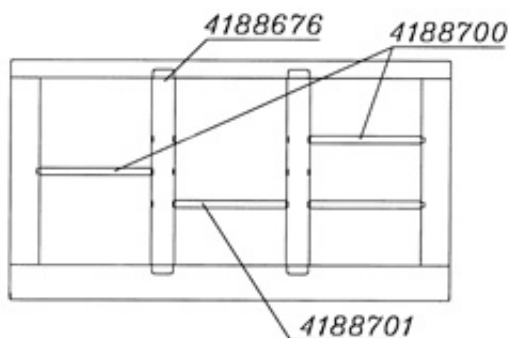

## Divider Metos Proff DM 310\*20 mm

### Product information

---

SKU	4188701
Productnaam	Divider Metos Proff DM 310*20 mm
Afmetingen	310 × 20 × 10 mm
Gewicht	0,010 kg

### Description

The DM divider acts as a GN divider between the lång basin dividers (DL1200). With one DM divider and an optional DL divider, you get space for, for example, two GN1/2 containers.

- stainless steel, machine washable
- suitable for Metos Proff, Nova, Corona and Drop-in basins manufactured before 02/2019