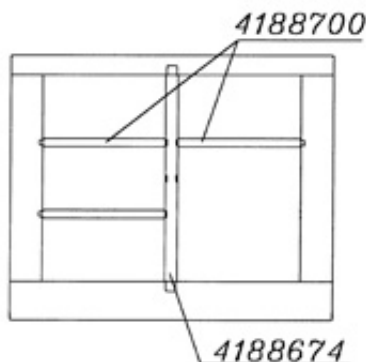

GN-divider set Metos Proff 800

Product information

SKU	4188710
Productnaam	GN-divider set Metos Proff 800
Afmetingen	mm
Gewicht	0,010 kg

Description

The GN divider package 800 contains one DL800 divider and three DS dividers. With the help of the DL divider and intermediate dividers, the basin can be divided to fit smaller GN containers.

- suitable for GN2/1 basin
- stainless steel, machine washable
- suitable for Metos Proff, Nova, Corona and Drop-in pools manufactured before 02/2019

DELIVERY INCLUDES:

- one DL800 spacer 554x31mm (code: 4188674) and three DS spacers (code: 4188700)317x20 mm