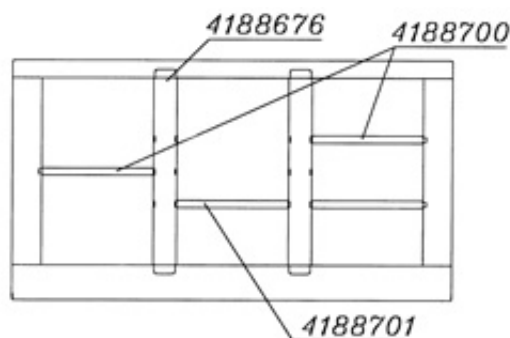

GN-divider set Metos Proff 1200

Product information

SKU	4188712
Productnaam	GN-divider set Metos Proff 1200
Afmetingen	mm
Gewicht	0,000 kg

Description

The GN divider package 1200 contains two DL1200 spacers, three DS dividers and one DM divider. With the help of the intermediate divider and intermediate list, the basin can be divided to fit smaller GN containers.

- suitable for GN3/1 basin
- stainless steel, machine washable
- suitable for Metos Proff, Nova, Corona and Drop-in pools manufactured before 02/2019

DELIVERY INCLUDES:

- two DL1200 dividers 554X64 mm, three DS dividers 317x20 mm and one DM divider 310x20 mm