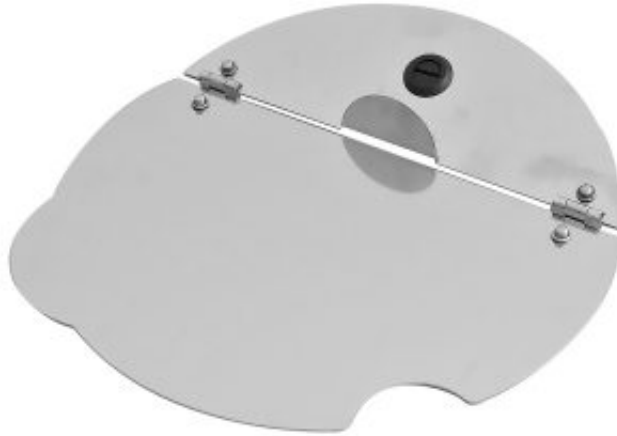

Serving kettle lid in stainless steel Metos D-I 9 litres

Product information

SKU	4138936
Productnaam	Serving kettle lid in stainless steel Metos D-I 9 litres
Afmetingen	266 × 266 × 3 mm
Gewicht	1,500 kg

Description

- lid for a drop-in soup well (4138930)
- lid in stainless steel