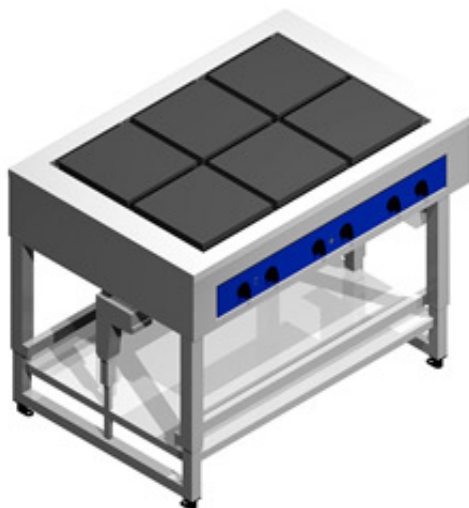

Range heighadjust. Metos Futura RP6-H 400V3N~

Product information

SKU	4210004
Productnaam	Range heighadjust. Metos Futura RP6-H 400V3N~
Afmetingen	1200 × 800 × 900 mm
Gewicht	105,000 kg
Capacity	6 x plate
Technical information	400/230 V, 32 A, 18 kW, 3NPE, 50 Hz

Description

- cooking plates made of cast iron, external surface stainless steel
- six 3 kW cooking plates 300x300 mm
- hinged plates make cleaning easy
- 7-step power regulator
- signal lights
- height-adjustment stand 700-900 mm, with a stainless steel shelf