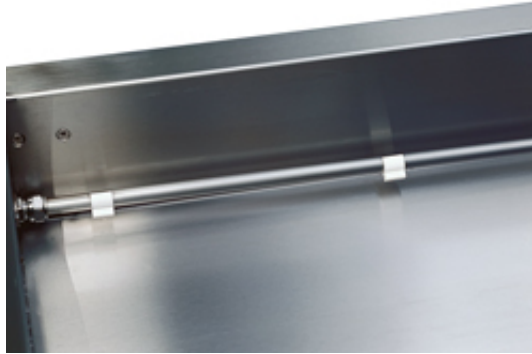

Solenoid valve for rinsing basin Metos

Product information

SKU	4218421
Productnaam	Solenoid valve for rinsing basin Metos
Afmetingen	mm
Gewicht	2,000 kg

Description