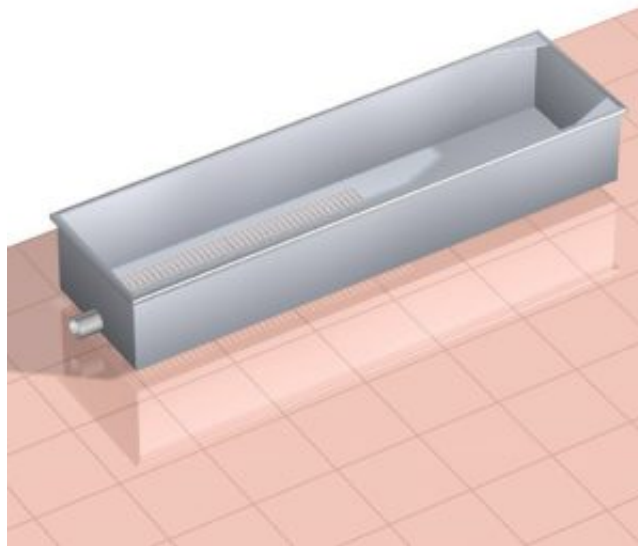

## drainage basin Metos TVPA long for washing machine

### Product information

---

SKU	4219005
Productnaam	drainage basin Metos TVPA long for washing machine
Afmetingen	1400 × 355 × 200 mm
Gewicht	9,000 kg
Capacity	48 litres
Technical information	Drain: ø 50 mm

### Description

- stainless steel
- equipped with a dumbbell
- intended for use as a collecting tank for waste water from washing machines
- installed on the floor