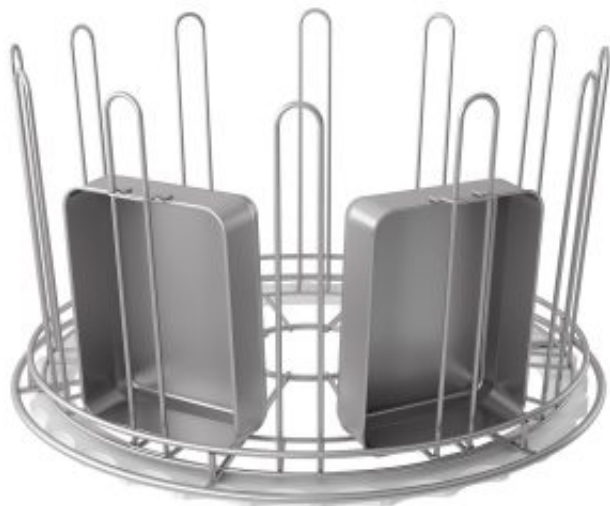

Center pan support for Metos WD-90 DUO/HC

Product information

SKU	4246160
Productnaam	Center pan support for Metos WD-90 DUO/HC
Afmetingen	mm
Gewicht	1,400 kg

Description

- by positioning the support in the rack the space inside can be varied according to the size Of the pans and pots
- easy to use
- cutlery and utensil holder can be used with center pan support(not included in the price)