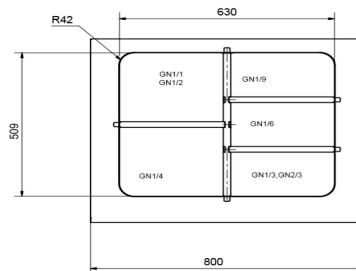

Divider assy GN2/1 Metos BM 800

Product information

SKU	4334099
Productnaam	Divider assy GN2/1 Metos BM 800
Afmetingen	mm
Gewicht	0,670 kg

Description

- one long divider and three short dividers
- for GN2/1 sized basin
- dish washer safe
- all stainless steel
- fits basin models Metos Proff, Nova, Corona and Drop-in manufactured after 02/2019
- GN containers not included