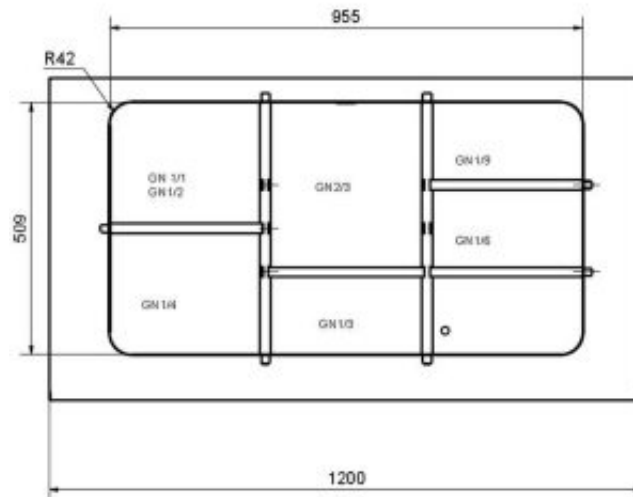

Divider assy GN3/1 Metos BM 1200

Product information

SKU	4334100
Productnaam	Divider assy GN3/1 Metos BM 1200
Afmetingen	mm
Gewicht	1,050 kg

Description

- 2 long dividers and 3+1 short dividers
- for GN3/1 sized basin
- dish washer safe
- all stainless steel
- fits basin models Metos Proff, Nova, Corona and Drop-in manufactured after 02/2019
- GN containers not included