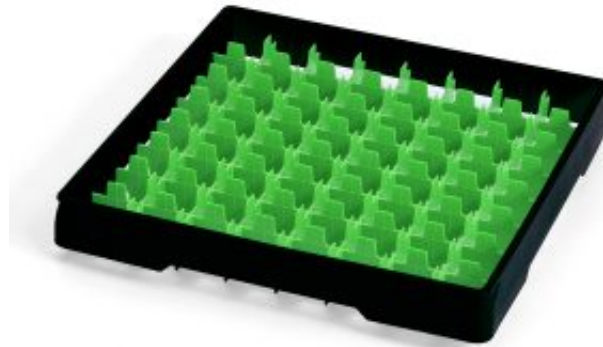

Black heightening frame with green divider Metos

Product information

SKU	4550011
Productnaam	Black heightening frame with green divider Metos
Afmetingen	500 × 500 × 50 mm
Gewicht	0,700 kg
Capacity	64 tumbler Ø52

Description

Black heightening frame, 50x50 cm, injection moulded PP-plastic. With green compartment for 46 glasses with max. diam. 52 mm. Height 50 mm.