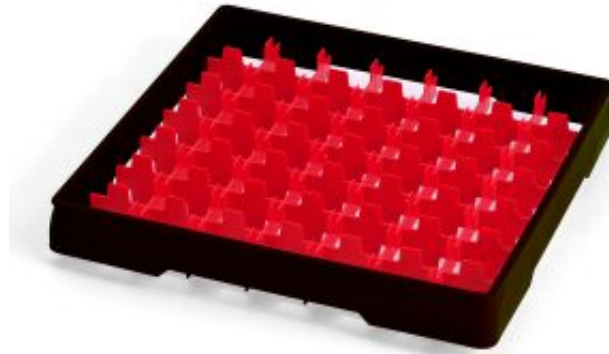

Black heightening frame with red divider Metos

Product information

SKU	4550013
Productnaam	Black heightening frame with red divider Metos
Afmetingen	500 × 500 × 50 mm
Gewicht	0,700 kg
Capacity	49 tumbler Ø60

Description

Black heightening frame, 50x50 cm, injection moulded PP-plastic. With red compartment for 49 glasses with max. diam. 60 mm. Height 50 mm.