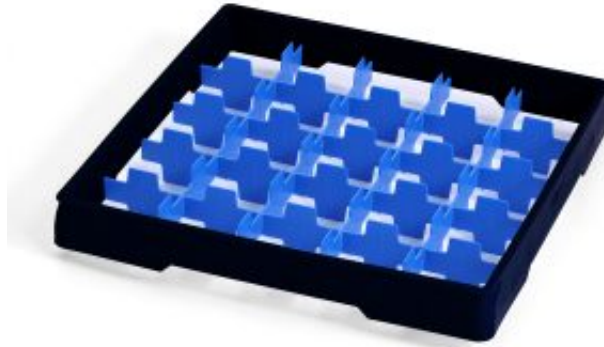

Black heightening frame with blue divider Metos

Product information

SKU	4550017
Productnaam	Black heightening frame with blue divider Metos
Afmetingen	500 × 500 × 50 mm
Gewicht	0,700 kg
Capacity	25 tumbler Ø87

Description

Black heightening frame, 50x50 cm, injection moulded PP-plastic. With blue compartment for 25 glasses with max. diam. 87 mm. Height 50 mm.