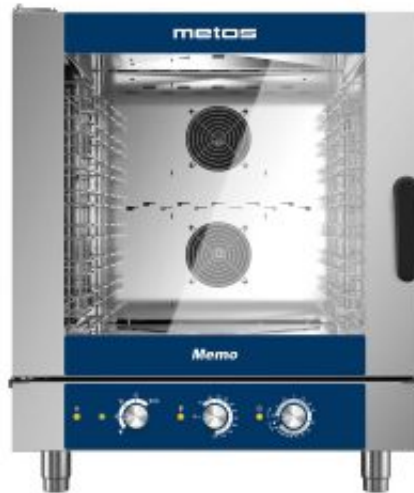

Combi oven Metos Memo M71

Product information

SKU	4571332
Productnaam	Combi oven Metos Memo M71
Afmetingen	777 x 729 x 942 mm
Gewicht	80,000 kg
Capacity	7x 1/1GN, 7 x(600x 400)
Technical information	400 V, 32 A, 12,5 kW, 3NPE, 50 Hz CW: 3/4"

Description

The Metos Memo M71 is a sturdy and durable combination oven. A clear operating panel and easy-to-select functions combined with easy cleaning of the oven surfaces make the oven easy to use and clean.

The Metos Memo M71 combine furnace has 7 outlet pairs with outlet interval of 70 mm. The outlets can be used with GN1 / 1 or 600x400 mm baking pans.

The heating functions of a direct steam oven are adjustable steam boiling + 50 ° C to + 130 ° C, convection air + 50 ° C to + 260 ° C and combination operation + 50 ° C to + 260 ° C. The three switches on the control panel make it easy and quick to control the oven. The automatic directional fan ensures a steady cooking result. Manual vapour extraction in the chamber.

The structure of the Metos Memo M71 combination oven is of stainless

steel. The seamless and smooth surfaces of the chamber with rounded corners, hinged inside, opening fan cover and removable tray rack make it easy to keep the device clean. An external wash shower is available as an accessory.