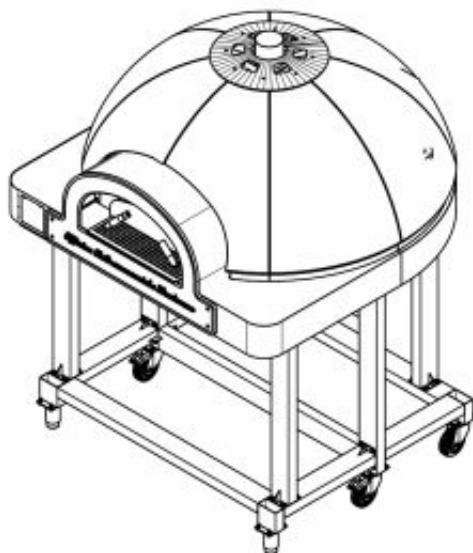

## Stand for Metos DOME pizza oven, overturning model

### Product information

---

SKU	4143492
Productnaam	Stand for Metos DOME pizza oven, overturning model
Afmetingen	1340 × 1125 × 1070 mm
Gewicht	79,000 kg

### Description

A special stand for the Metos Dome pizza oven, which also serves as a transport platform. Allows the oven to be turned vertically, giving a total width of only 750 mm. This allows the oven to be transported in tight spaces.

- open stand without panels
- six feet (four of which are equipped with wheels)
- a sturdy structure that distributes the weight of the oven correctly
- gives the Dome oven an ergonomic working height