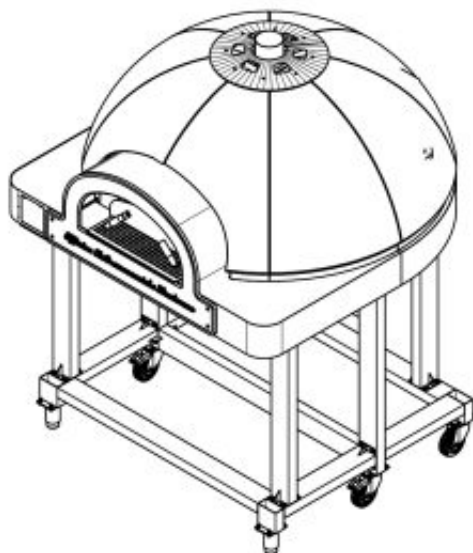

Stand for Metos DOME pizza oven, overturning model

Product information

SKU	4143492
Productnaam	Stand for Metos DOME pizza oven, overturning model
Afmetingen	1340 × 1125 × 1070 mm
Gewicht	79,000 kg

Description

A special stand for the Metos Dome pizza oven, which also serves as a transport platform. Allows the oven to be turned vertically, giving a total width of only 750 mm. This allows the oven to be transported in tight spaces.

- open stand without panels
- six feet (four of which are equipped with wheels)
- a sturdy structure that distributes the weight of the oven correctly
- gives the Dome oven an ergonomic working height