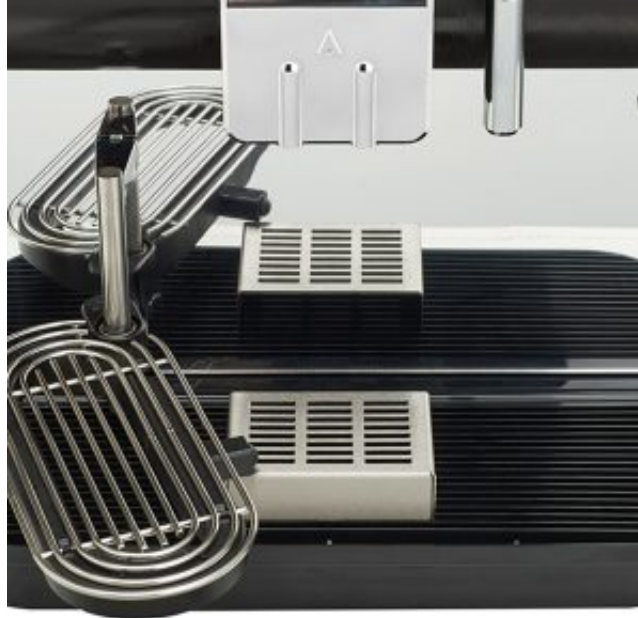

## Latte Macchiato feet Metos OptiMe

### Product information

---

Artikelnummer	4363272
Productnaam	Latte Macchiato feet Metos OptiMe
Afmetingen	140 mm
Gewicht	0,010 kg

### Description

Coffee machine with macchiato feet, allows the use of high latte macchiato glasses since tap height is 140 mm.