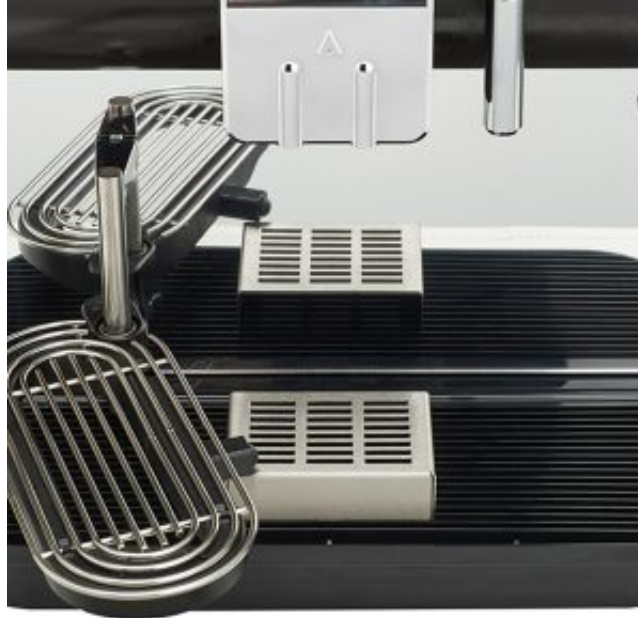

Latte Macchiato feet Metos OptiMe

Product information

SKU	4363272
Productnaam	Latte Macchiato feet Metos OptiMe
Afmetingen	140 mm
Gewicht	0,010 kg

Description

Coffee machine with macchiato feet, allows the use of high latte macchiato glasses since tap height is 140 mm.