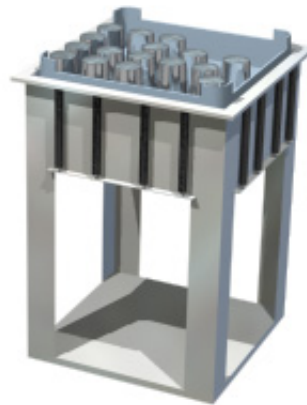

## Basket Dispenser Metos Drop-In BD 900

### Product information

---

SKU	4138553
Productnaam	Basket Dispenser Metos Drop-In BD 900
Afmetingen	590 × 590 × 650 mm
Gewicht	20,000 kg
Capacity	5 baskets

### Description

- dispenser for 500 x 500 mm baskets
- string power can be adjusted accordingly to racks weight
- drop-in model without side panels
- unit's edge is 15 mm above the furniture's top plate
- minimum height of furniture 900 mm
- capacity 5 baskets