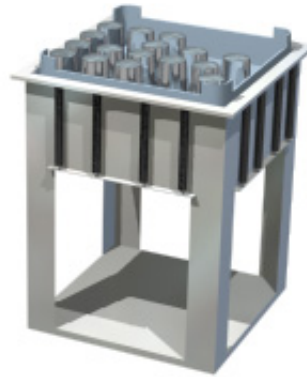

Basket Dispenser Metos Drop-In BD 750

Product information

SKU	4138555
Productnaam	Basket Dispenser Metos Drop-In BD 750
Afmetingen	590 × 590 × 750 mm
Gewicht	20,000 kg
Capacity	4 koria

Description

- dispenser for 500 x 500 mm baskets
- string power can be adjusted accordingly to racks weight
- drop-in model without side panels
- unit's edge is 15 mm above the furniture's top plate
- minimum height of furniture 750 mm
- capacity 4 baskets