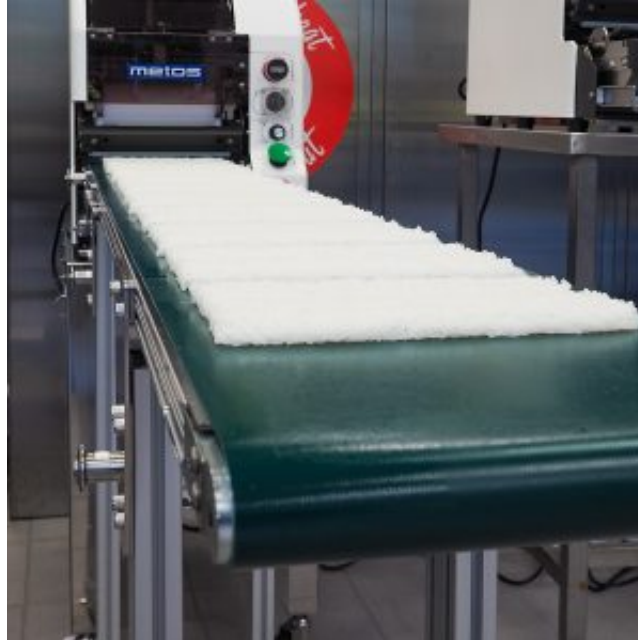

## Sushi Roll Machine System Metos TSM-900CK1 100

### Product information

---

SKU	4000442
Productnaam	Sushi Roll Machine System Metos TSM-900CK1 100
Afmetingen	380 × 1500 × 500 mm
Gewicht	60,000 kg
Capacity	1000 sheets / hour
Technical information	220-240 V, 0,12 kW, 1NPE, 50/60 Hz

### Description

- rice sheet robot with belt
- rice hopper capacity max. 9 kg
- easy daily cleaning
- easy adjustability
- emergency stop function
- high productivity 1000 sheets per hour. Depending on the length of each formed rice sheet.
- including stand, 1000 mm long belt and maki rolling kit