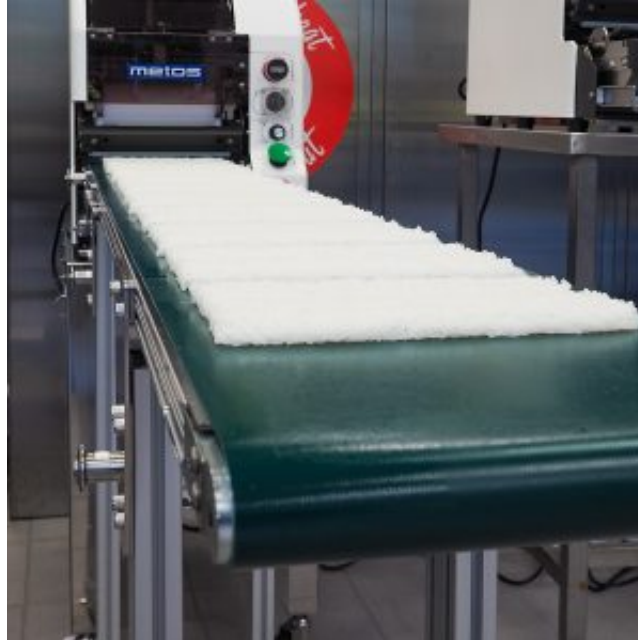

## Sushi Roll Machine System Metos TSM-900CK1 150

### Product information

---

SKU	4000443
Productnaam	Sushi Roll Machine System Metos TSM-900CK1 150
Afmetingen	380 × 1500 × 500 mm
Gewicht	60,000 kg
Capacity	1000 sheets / hour
Technical information	220-240 V, 0,12 kW, 1NPE, 50/60 Hz

### Description

- rice sheet robot with belt
- rice hopper capacity max. 9 kg
- easy daily cleaning
- easy adjustability
- emergency stop function
- high productivity 1000 sheets per hour. Depending on the length of each formed rice sheet.
- including stand, 1500 mm long belt and maki rolling kit