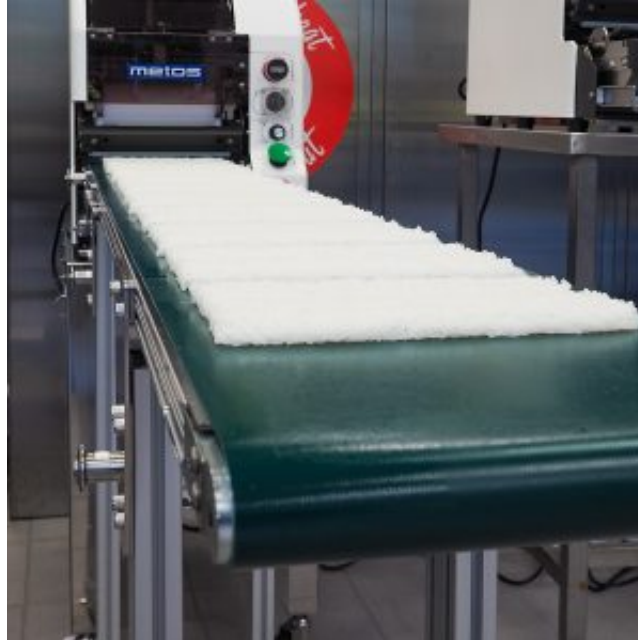

Sushi Roll Machine System Metos TSM-900CK1 200

Product information

SKU	4000444
Productnaam	Sushi Roll Machine System Metos TSM-900CK1 200
Afmetingen	380 × 2000 × 500 mm
Gewicht	60,000 kg
Capacity	1000 sheets / hour
Technical information	220-240 V, 0,12 kW, 1NPE, 50/60 Hz

Description

- rice sheet robot with belt
- rice hopper capacity max. 9 kg
- easy daily cleaning
- easy adjustability
- emergency stop function
- high productivity 1000 sheets per hour. Depending on the length of each formed rice sheet.
- including stand, 2000 mm long belt and maki rolling kit