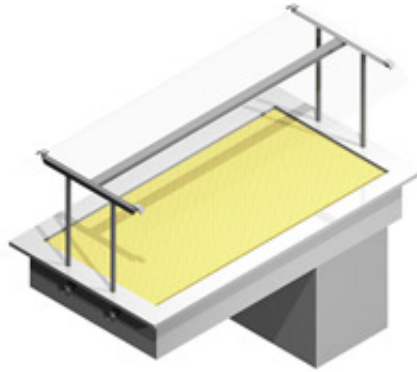

## Cold Basin Metos Drop-In CB 1200 Nova Plus LED

### Product information

---

SKU	4322045
Productnaam	Cold Basin Metos Drop-In CB 1200 Nova Plus LED
Afmetingen	1200 × 650 × 640/1019 mm
Gewicht	74,000 kg
Capacity	3 GN 1/1
Technical information	220-240 V, 10 A, 0,32 kW, 1NPE, 50/60 Hz Drain: ø 21/16
Type of the refrigerant	R290
Quantity of refrigerant [g]	90

### Description

- cold basin GN 3/1, depth 160 mm
- drop-in model without side panels
- structure of the basin totally seamless and all the corners have been rounded for easier cleaning
- there is an outlet valve on the bottom of the basin with hose length of 1 m
- basin's edge is 15 mm above the furniture's top plate
- width of upper shelf 420 mm
- 3000K LED light
- shelf made of hardened glass
- shelf with PLUS glass edge