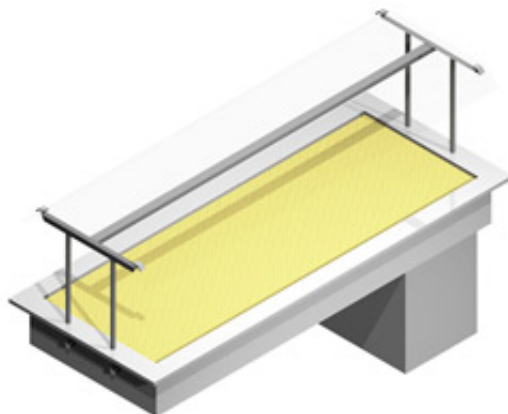

Cold Basin Metos Drop-In CB 1600 Nova Plus LED

Product information

SKU	4322047
Productnaam	Cold Basin Metos Drop-In CB 1600 Nova Plus LED
Afmetingen	1600 × 650 × 640/1019 mm
Gewicht	87,000 kg
Capacity	4 GN 1/1
Technical information	220-240 V, 10 A, 0,33 kW, 1NPE, 50/60 Hz Drain: ø 21/16
Type of the refrigerant	R290
Quantity of refrigerant [g]	110

Description

- cold basin GN 3/1, depth 160 mm
- drop-in model without side panels
- structure of the basin totally seamless and all the corners have been rounded for easier cleaning
- there is an outlet valve on the bottom of the basin with hose length of 1 m
- basin's edge is 15 mm above the furniture's top plate
- width of upper shelf 420 mm
- 3000K LED light
- shelf made of hardened glass
- shelf with PLUS glass edge