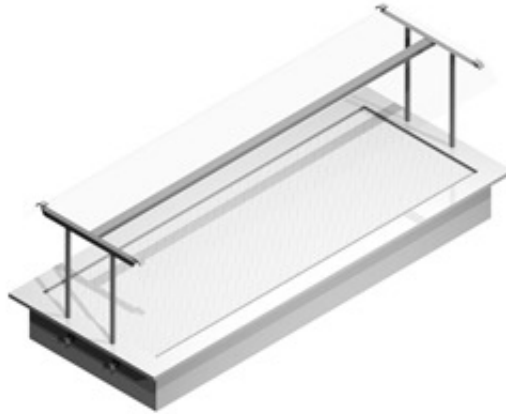

Crushed Ice Basin Metos Nova Plus 1600 LED Drop-In

Product information

SKU	4322055
Productnaam	Crushed Ice Basin Metos Nova Plus 1600 LED Drop-In
Afmetingen	1600 × 650 × 230/609 mm
Gewicht	65,000 kg
Capacity	4 GN 1/1
Technical information	230 V, 10 A, 0,03 kW, 1NPE, 50/60 Hz Drain: ø 21/16

Description

- insulated basin GN 4/1, depth 160 mm
- structure of the basin totally seamless and all the corners have been rounded for easier cleaning
- there is an outlet valve on the bottom of the basin with hose length of 1 m
- drop-in model without side panels
- basin's edge is 15 mm above the furniture's top plate
- without cold machine
- width of upper shelf 420 mm
- shelf made of hardened glass
- 3000K LED light
- shelf with PLUS glass edge