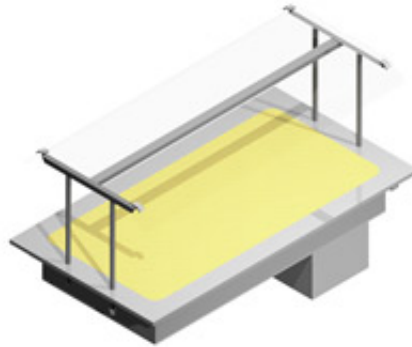

Bain Marie Metos Drop-In BM 1200 Nova Plus LED

Product information

SKU	4322069
Productnaam	Bain Marie Metos Drop-In BM 1200 Nova Plus LED
Afmetingen	1200 × 650 × 355/734 mm
Gewicht	48,000 kg
Capacity	3 GN 1/1
Technical information	220-240 V, 10 A, 1,7 kW, 1NPE, 50/60 Hz Drain: ø 21/16

Description

- bain marie GN 3/1, depth 160 mm
- structure of the basin totally seamless and all the corners have been rounded for easier cleaning
- there is an outlet valve on the bottom of the basin with hose length of 1 m
- drop-in model without side panels
- basin's edge is 15 mm above the furniture's top plate
- temperature's adjusting with thermostat
- width of upper shelf 420 mm
- shelf made of hardened glass
- 3000K LED light
- shelf with PLUS glass edge