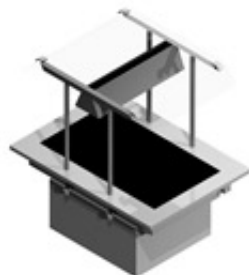

Ceramic Plate Metos Drop-In CPL 450 Nova H Plus

Product information

SKU	4322082
Productnaam	Ceramic Plate Metos Drop-In CPL 450 Nova H Plus
Afmetingen	460 x 650 x 355/734 mm
Gewicht	35,500 kg
Capacity	2 GN 1/1
Technical information	220-240 V, 10 A, 0,5 kW, 1NPE, 50/60 Hz

Description

- heated ceramic plate 2 x GN 1/1
- drop-in model without side panels
- unit's edge is 15 mm above the furniture's top plate
- temperature's adjusting with power controller
- width of upper shelf 420 mm
- shelf made of hardened glass
- fluorescence tube
- shelf with PLUS glass edge