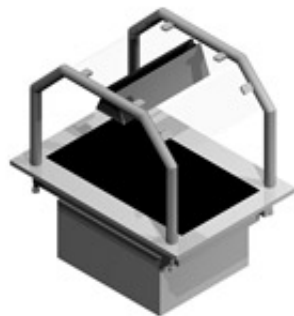

## Ceramic Plate Metos Drop-In CPL 450 SKY H

### Product information

---

SKU	4322146
Productnaam	Ceramic Plate Metos Drop-In CPL 450 SKY H
Afmetingen	450 x 650 x 355/734 mm
Gewicht	33,000 kg
Capacity	2 GN 1/1
Technical information	220-240 V, 10 A, 0,46 kW, 1NPE, 50/60 Hz

### Description

- heated ceramic plate 2 x GN 1/1
- drop-in model without side panels
- unit's edge is 15 mm above the furniture's top plate
- temperature's adjusting with power controller
- SKY upper shelf with infrared radiator
- width of upper shelf 300 mm
- shelf made of hardened glass