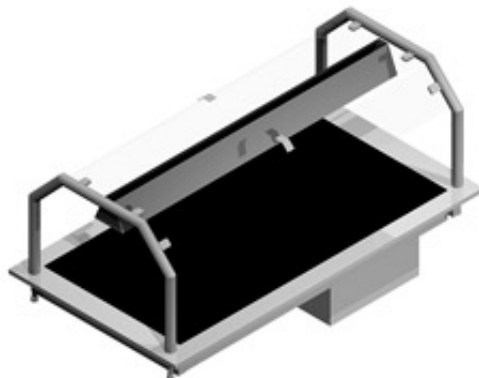

Ceramic Plate Metos Drop-In CPL 1200 SKY H

Product information

SKU	4322150
Productnaam	Ceramic Plate Metos Drop-In CPL 1200 SKY H
Afmetingen	1200 × 650 × 355/734 mm
Gewicht	57,000 kg
Capacity	3 GN 1/1
Technical information	220-240 V, 10 A, 1,38 kW, 1NPE, 50/60 Hz

Description

- heated ceramic plate 3 x GN 1/1
- drop-in model without side panels
- unit's edge is 15 mm above the furniture's top plate
- temperature's adjusting with power controller
- SKY upper shelf with infrared radiator
- width of upper shelf 300 mm
- shelf made of hardened glass