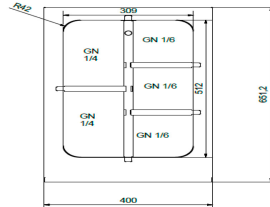

Divider assy GN1/1 Metos BM 400

Product information

SKU	4334114
Productnaam	Divider assy GN1/1 Metos BM 400
Afmetingen	50 × 545 × 50 mm
Gewicht	0,520 kg

Description

- one long divider and four short dividers
- for GN1/1 sized basin
- dish washer safe
- all stainless steel
- fits basin models Metos Proff, Nova, Corona and Drop-in manufactured after 02/2019